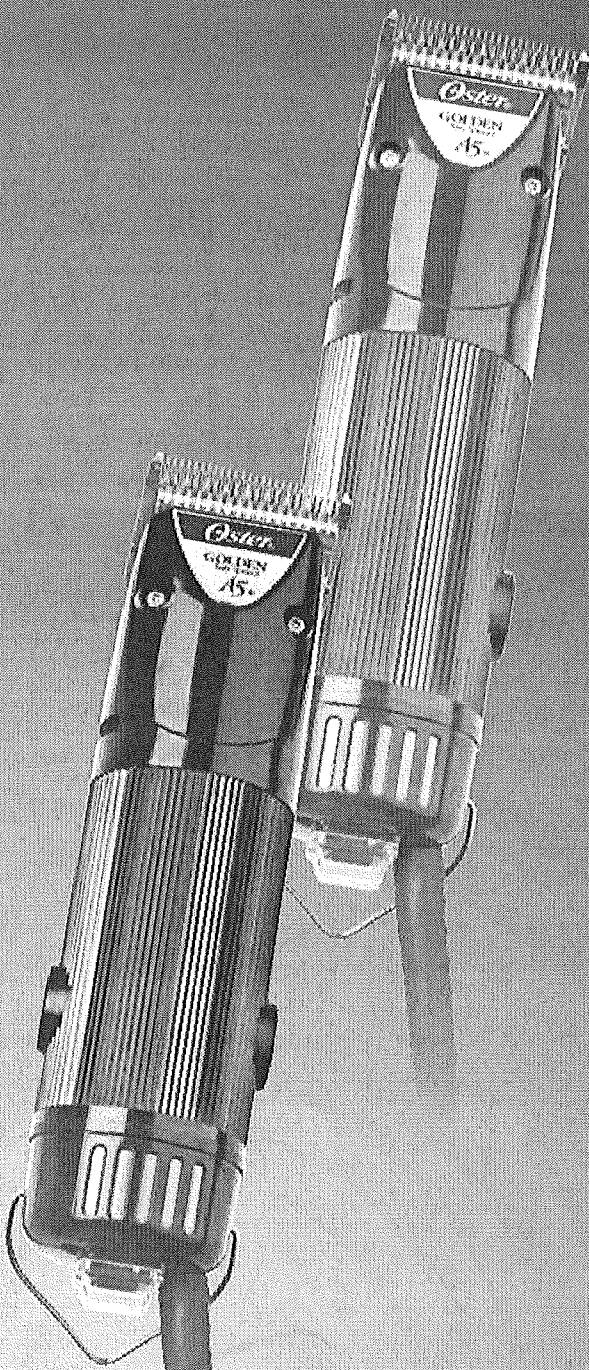

## Professional animal clipper with powerful universal motor

- Designed for continuous use by the professionals
- Has the original Oster detachable blade system - quick and easy to change blades
- Variety of 18 different blade sets from 0.2 to 13 mm
- Available as single (Model 5-55) and two speed (Model 5-50) version